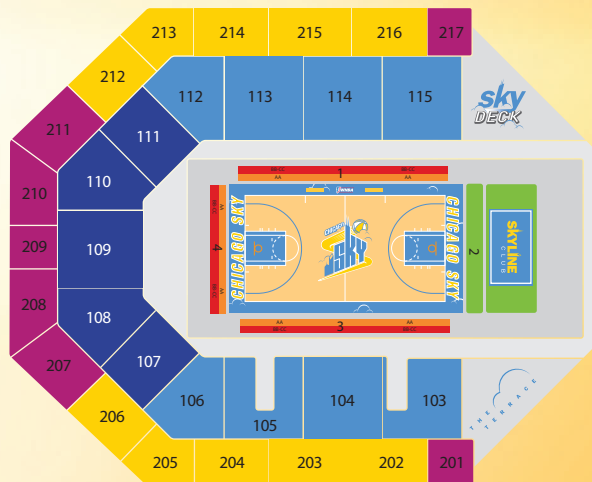

Chicago Sky q & a:

may I request to sit with others? Yes. In order to do so, all parties should submit their orders together and indicate the request on each order form.

where should I park? Day-of-game parking is readily available next to UIC Pavilion or directly across the street (see map below). If you have an oversized vehicle, please contact a Sky Account Executive at 866.SKY.WNBA for more information.

is there public transportation near uic pavilion? The CTA Blue Line (see map below) stops within a block of UIC Pavilion on Racine Avenue. Buses are also available nearby, please visit www.transitchicago.com for more information.

how do i get my tickets? The Chicago Sky will mail all tickets no later than two (2) weeks prior to your scheduled Sky home game. If you have a special request or would like to pick up your tickets at the Sky Front Office, please call us at **866.SKY.WNBA**.

if you have any further questions,

please contact Shelli Anderson (312.994.5980, sanderson@chicagosky.net)

uic pavilion 525 S. Racine | Corner of Racine & Harrison