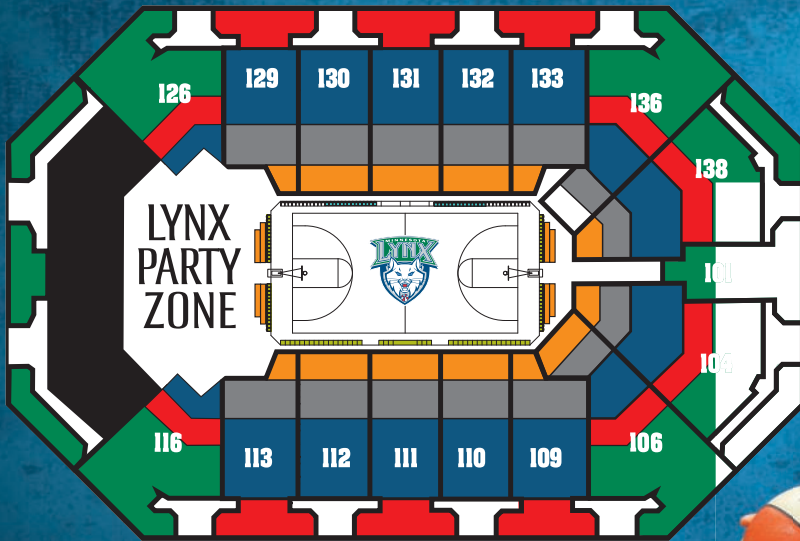

FLEX 10 PACK

Reserve your spot for the 2012 season today!

If you want to check out the World Champion Minnesota Lynx but can't make it to every game, this 10 game package is for you! With the Flex 10 Pack, you select the games that fit your schedule. Use ten tickets in any combination (2 tickets to 5 games, 5 tickets to 2 games, etc.) The Flex 10 Pack also offers big discounts over single game prices!